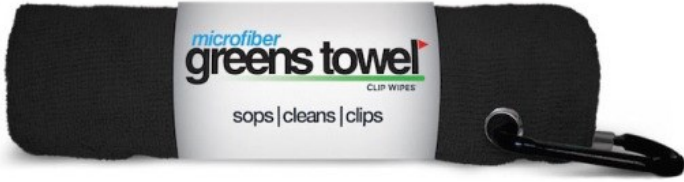

W1518

Plush Corner Grommet Towel - 16 X 25

***Custom DTG Printing ***

No logo - \$3.99

Logo'd Towel - \$9.99

WC1625

Jet Black

Caribbean Blue