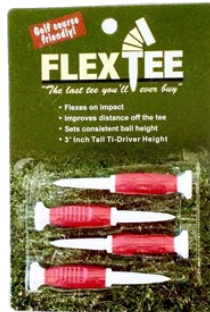

4 Yards More Golf Tee
2 3/4" - T4200
\$3.15

4 Yards More Golf Tee -
3 1/4" - T4300
\$3.15

4 Yards More Golf Tee - 4"
T4300
\$3.15

4 Yards More Golf Tee -
Variety pack - T4C00
\$3.15

Flex Tees, 3"
Red - TF004
\$4.95